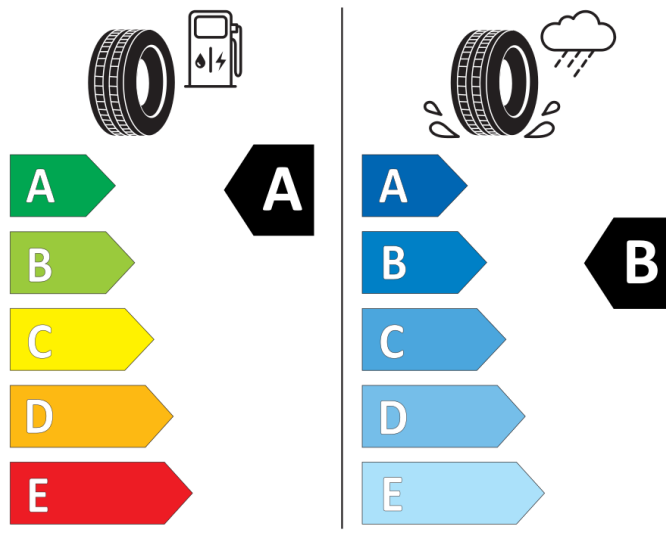

Continental

0314622

215/55 R 18 95 T

Cl

2020/740

BRIDGESTONE

13942

215/55 R18 95 T

Cl

2020/740

GOODYEAR

545820

215/55R18 95 T

Cl

2020/740