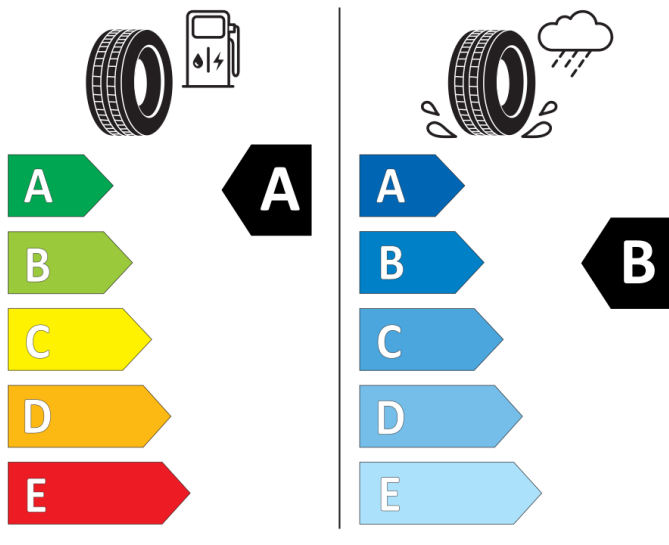

Continental

0314622

215/55 R 18 95 T

Cl

2020/740

BRIDGESTONE

13942

215/55 R18 95 T

Cl

2020/740

GOODYEAR

545820

215/55R18 95 T

Cl

2020/740